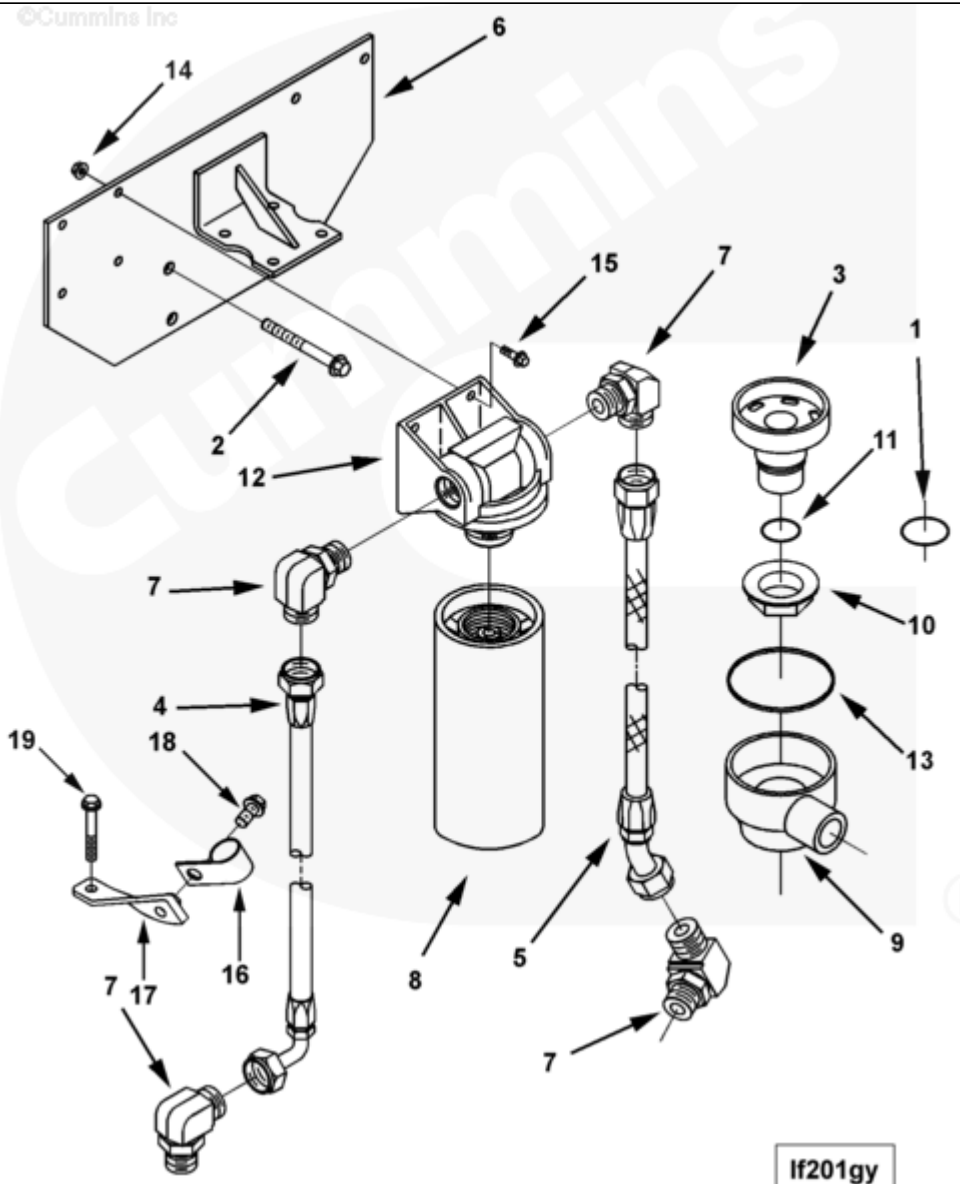

If201gy

SMALL | MEDIUM | LARGE

Cart	Ref No	Part Number	Part Description	Required	Remarks
<a href="#">View My Cart</a>					
		LF2058-05	Full Flow Oil Filter		

					Full Flow Oil Filter
					Oil Filter Loc: Front on
					Cylinder Head on Combo Brkt
					Bracket
					Oil Filter Supplier: Cummins
					Engine Position: Vertical
					Standard
					Oil Filter Type: Combination
					Full Flow/Bypass
					Decal Provided: None
					Oil Filter Plumbing: Cummins
					Mounted
					Filter Model: LF9001
					Filter Length: 299.5mm
					(11.79")
					Filter Removal Clearance:
					50mm (1.97")
					Oil Filter Thread Size: M95
					x 2.5
					Oil Flow Control Thrm Opening
					Temp (Deg F): 215
<input type="checkbox"/>	1	<a href="#">3048182</a>	O-Ring Seal	1	
<input type="checkbox"/>	2	<a href="#">3089188</a>	Hexagon Flange Head Cap Screw	3	M12 X 1.75 X 110.
<input type="checkbox"/>	3	<a href="#">3101540</a>	Filter Head Adapter	1	
<input type="checkbox"/>	4	<a href="#">3349380</a>	Flexible Hose	1	
<input type="checkbox"/>	5	<a href="#">3349381</a>	Flexible Hose	1	
<input type="checkbox"/>	6	<a href="#">3349642</a>	Filter Bracket	1	
<input type="checkbox"/>	7	<a href="#">3393258</a>	Male Adapter Elbow	4	